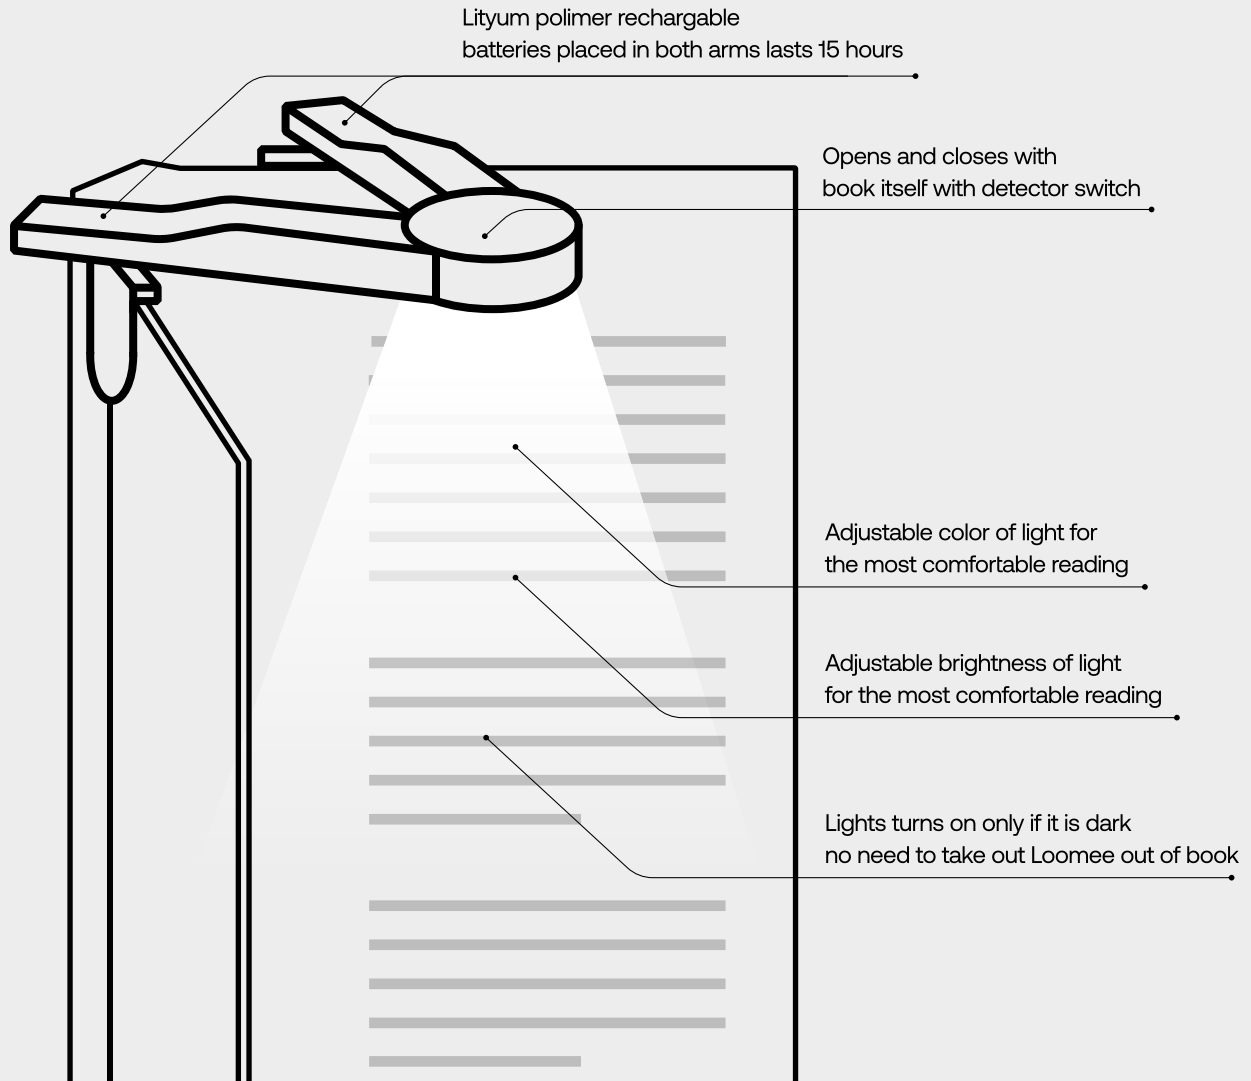

Reinventing Reading Experience

Color & Brightness Adjustments

Intuitive User Experience

Reading Tracker and Sleep Timer

Lightweight (45 gr - 1.58 oz)

Rechargeable Battery

Best Position for Illumination

Up to 15 Days Reading Time

Balanced Contrast with Minimized Glare

Product Specifications

Battery Capacity: **2x 350mAh**

Working Hours: **15 hours**

Charging Method: **USB Type-C**

Product Size: **12.5 x 3.7 x 5cm**

Weight: **45gr**

Working temperature: **0°C ~ 40°C**