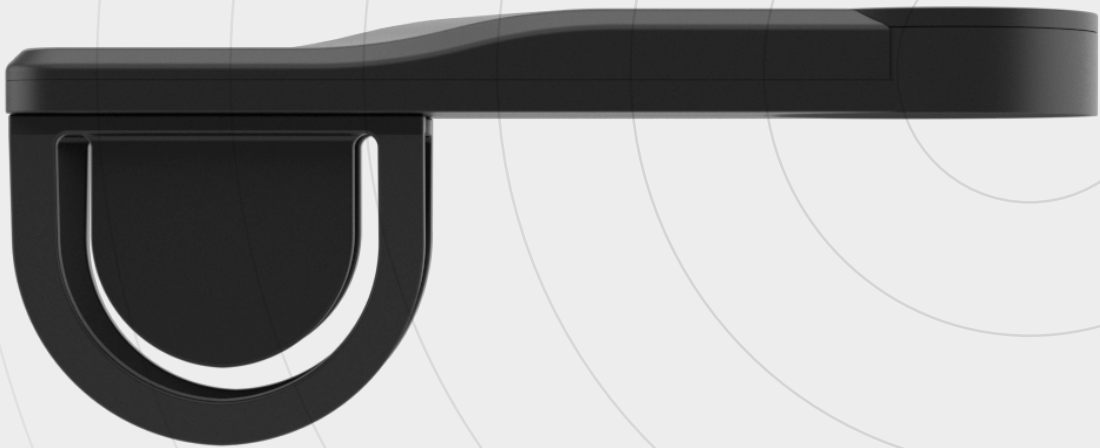

Reinventing Reading Experience

Color & Brightness Adjustments

Intuitive User Experience

Reading Tracker and Sleep Timer

Lightweight (45 gr - 1.58 oz)

Rechargeable Battery

Best Position for Illumination

Up to 15 Days Reading Time

Balanced Contrast with Minimized Glare

Product Specifications

Battery Capacity: **2x 350mAh**

Working Hours: **15 hours**

Charging Method: **USB Type-C**

Product Size: **12.5 x 3.7 x 5cm**

Weight: **45gr**

Working temperature: **0°C ~ 40°C**

Charging time: **2.5 hours**

Package Includes

Loomee Book Light

USB Type-C Charging Cable

User Manual

Ready-to-Gift Design Box