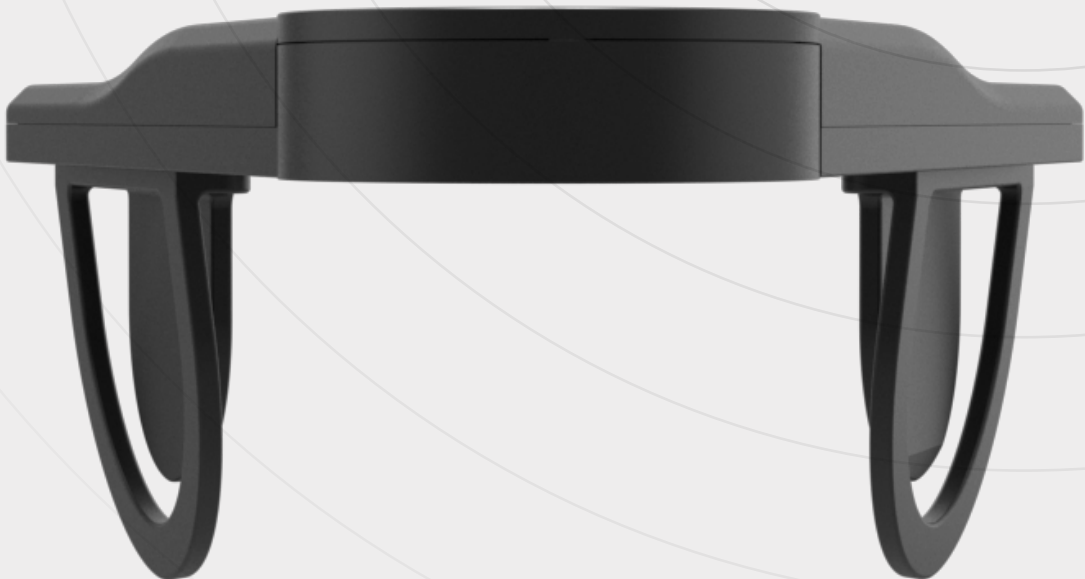

Reinventing Reading Experience

Color & Brightness Adjustments

Intuitive User Experience

Reading Tracker and Sleep Timer

Lightweight (45 gr - 1.58 oz)

Rechargeable Battery

Best Position for Illumination

Up to 15 Days Reading Time

Balanced Contrast with Minimized Glare

Product Specifications

Battery Capacity: **2x 350mAh**

Working Hours: **15 hours**

Charging Method: **USB Type-C**

Product Size: **12.5 x 3.7 x 5cm**

Weight: **45gr**

Working temperature: **0°C ~ 40°C**

Charging time: **2.5 hours**

Package Includes

Loomee Book Light

USB Type-C Charging Cable

User Manual

Ready-to-Gift Design Box