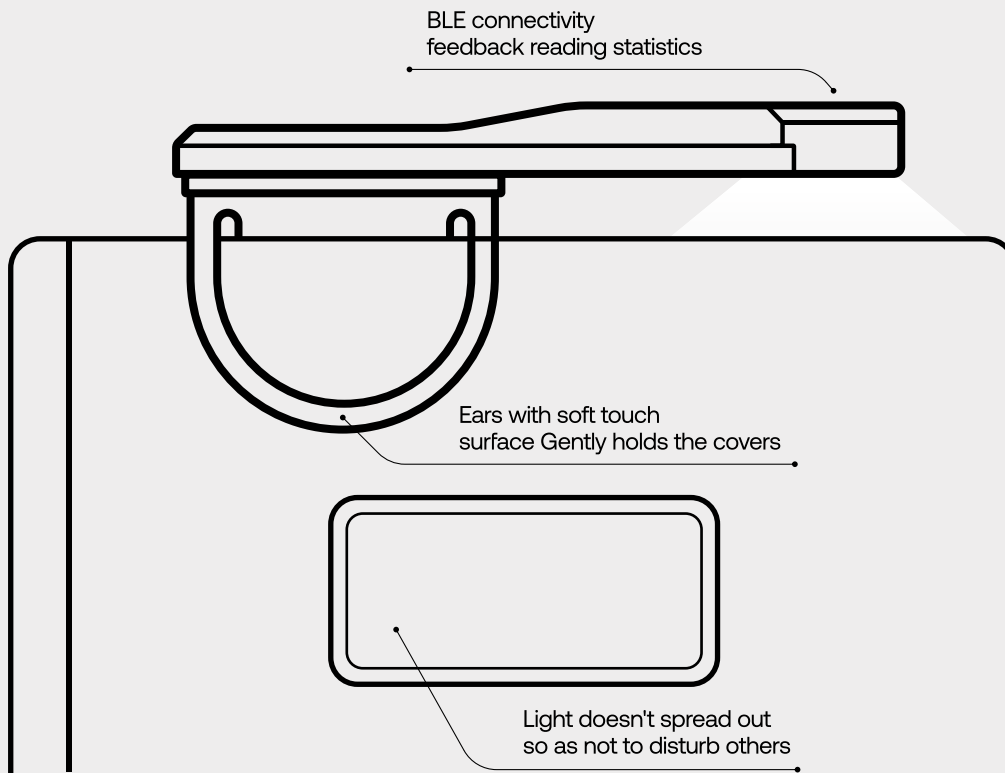

Reinventing Reading Experience

Color & Brightness Adjustments

Intuitive User Experience

Reading Tracker and Sleep Timer

Lightweight (45 gr - 1.58 oz)

Rechargeable Battery

Best Position for Illumination

Up to 15 Days Reading Time

Balanced Contrast with Minimized Glare

Product Specifications

Battery Capacity: **2x 350mAh**

Working Hours: **15 hours**

Charging Method: **USB Type-C**

Product Size: **12.5 x 3.7 x 5cm**

Weight: **45gr**

Working temperature: **0°C ~ 40°C**